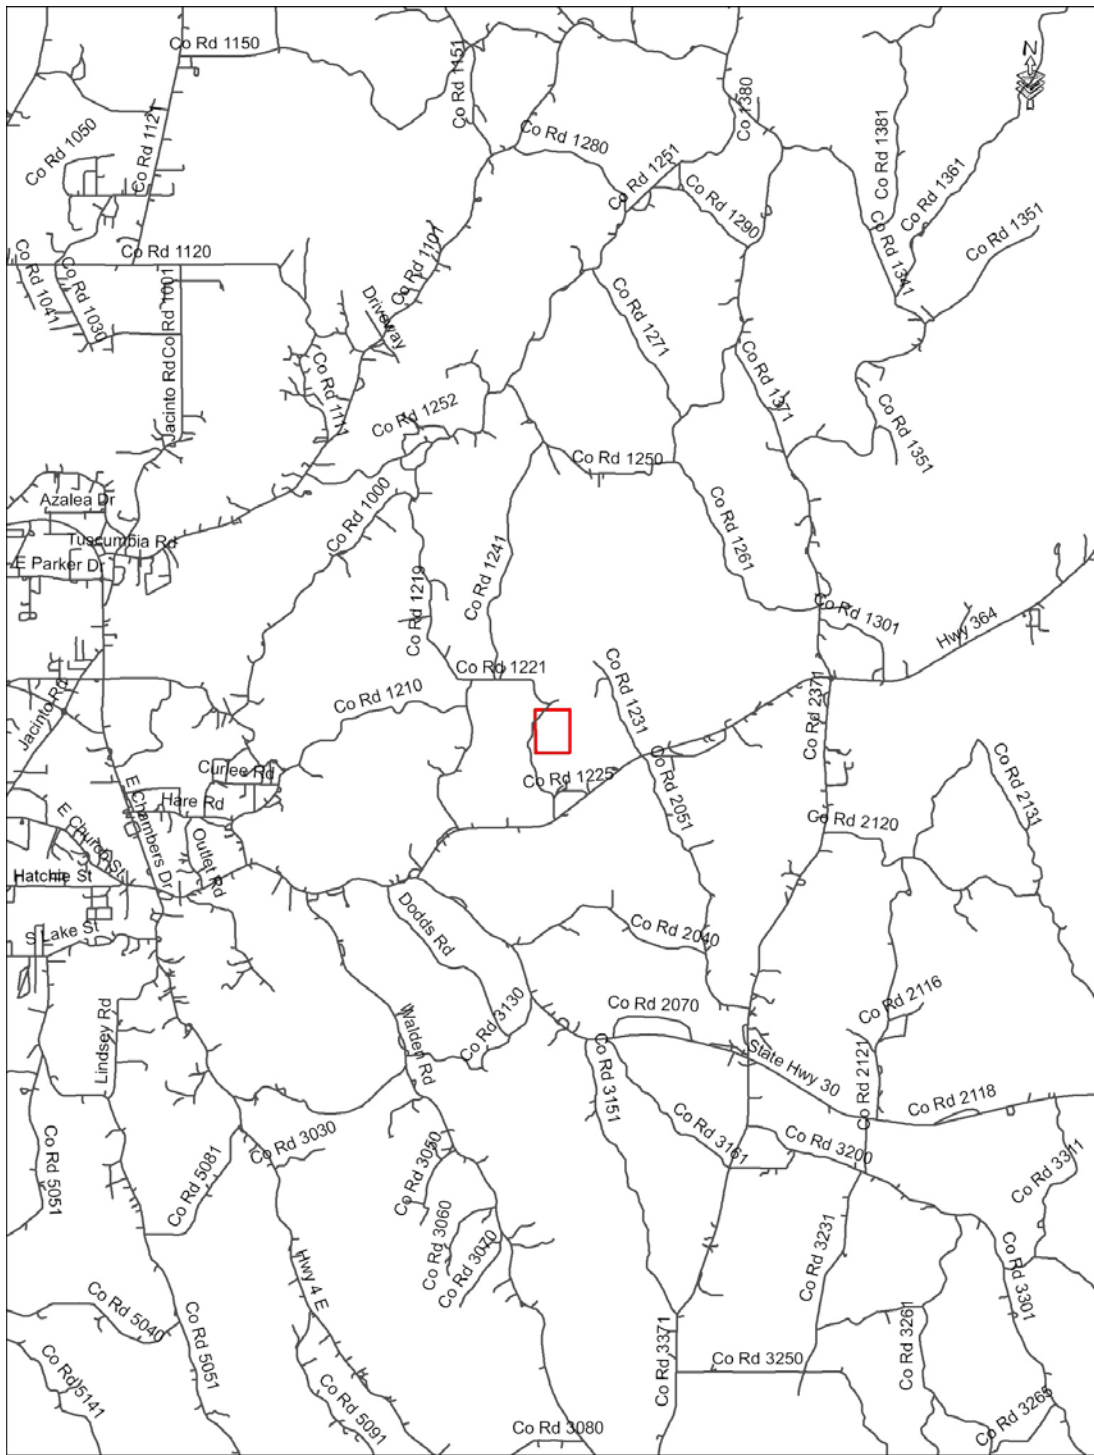

ROBERTSON TRACT

50 Acres – Prentiss County, Mississippi

ROBERTSON LOCATION MAP

Robertson Tract
Prentiss County, MS

1:71,343

To lease this tract contact Forest Managers and Consultants, Inc. at 256-383-8901, ext. 11