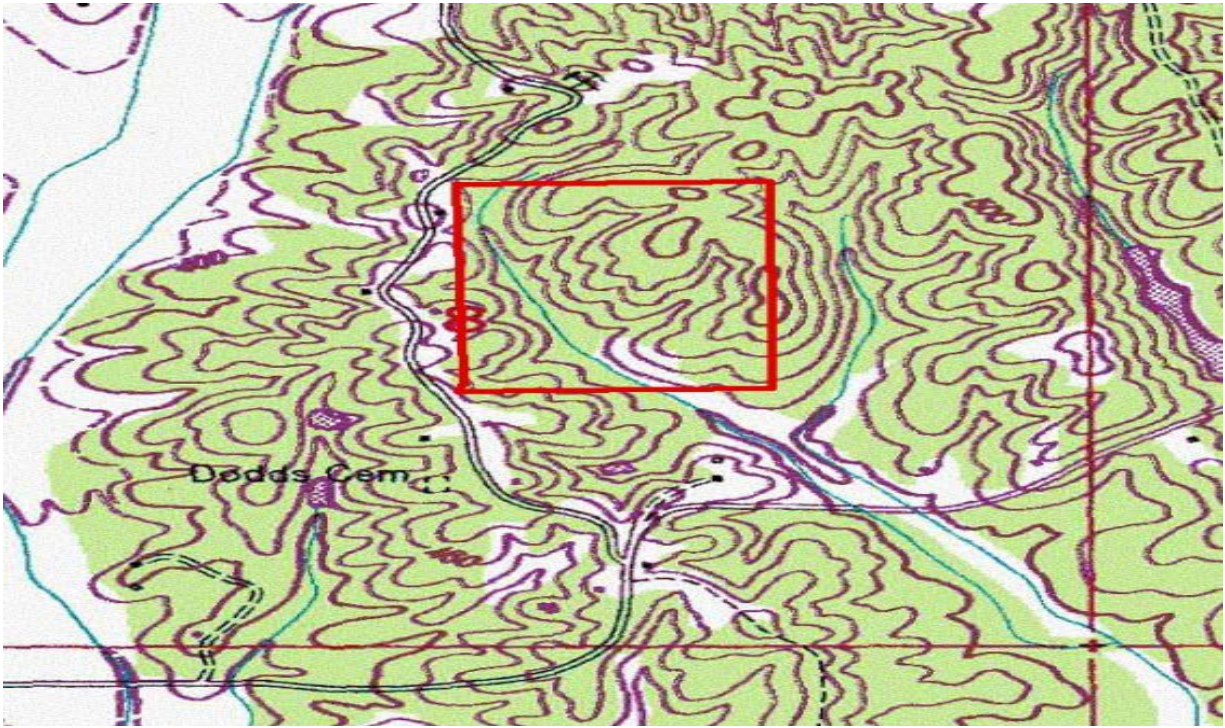

ROBERTSON TRACT

50 Acres – Prentiss County, Mississippi

ROBERTSON LOCATION MAP

Robertson Tract
Prentiss County, MS

1:71,343

To lease this tract contact Forest Managers and Consultants, Inc. at 256-383-8901, ext. 11